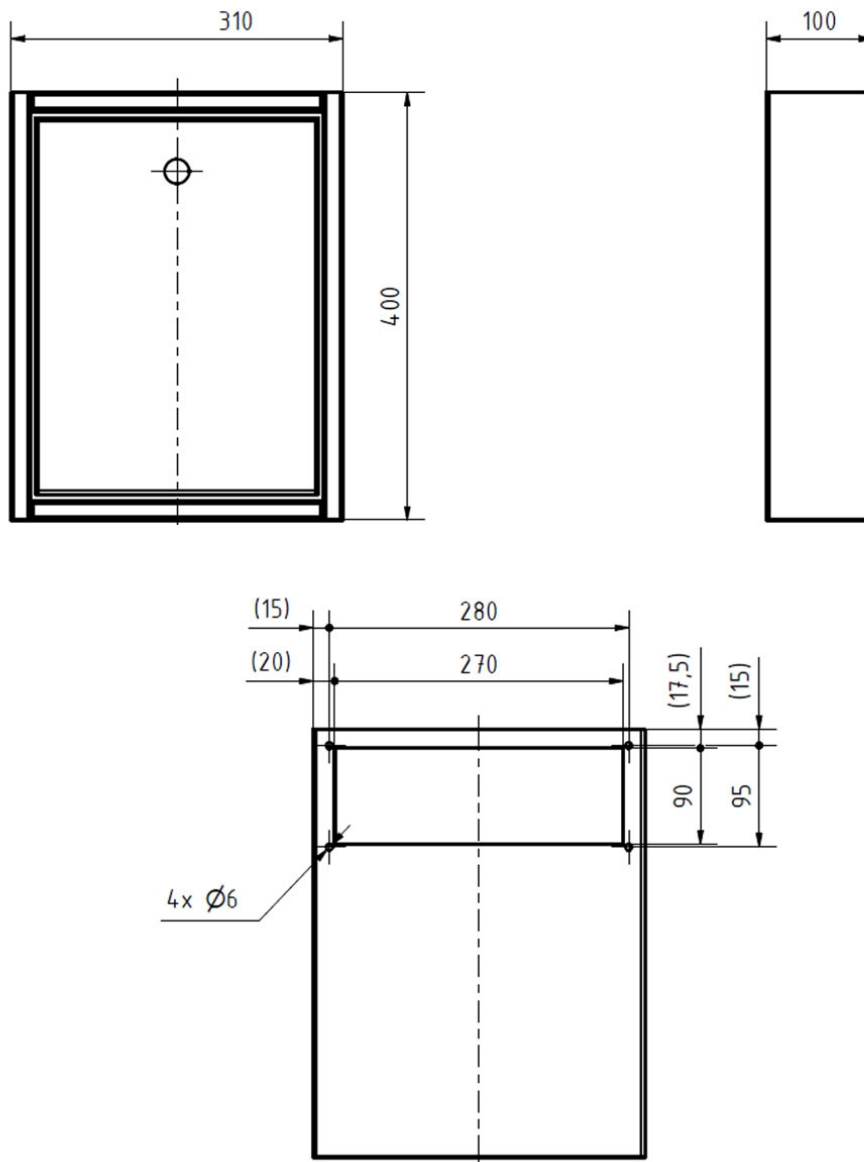

Dimensions

Height of single box in mm	400,0
Width of single box in mm	310,0
Capacity in litres	13,4
Depth in mm	100,0
Weight in kg	5
Delivery condition	Delivery is assembled

Drawing