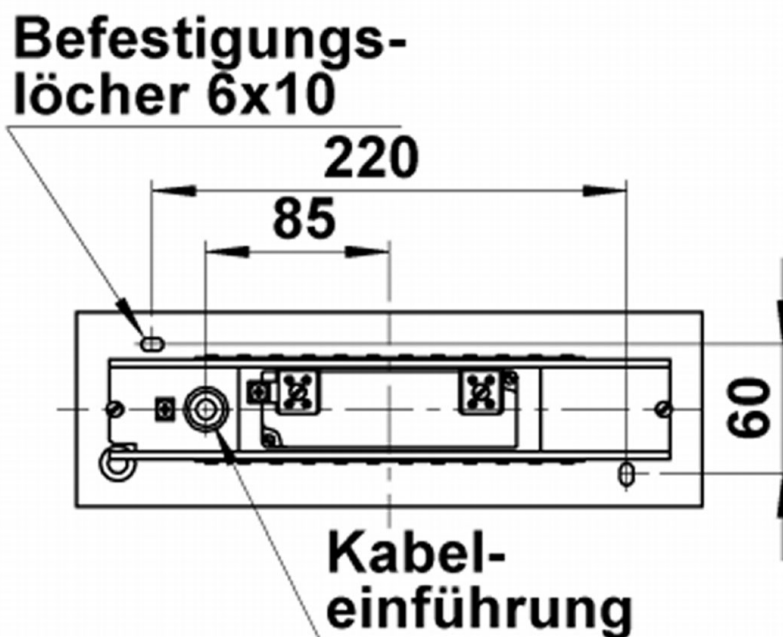

Dimensions

Width in mm	150
Height in mm	105
Depth in mm	105,0
Delivery condition	Supplied fully assembled

Drawing

Wandschild kann gedreht werden!