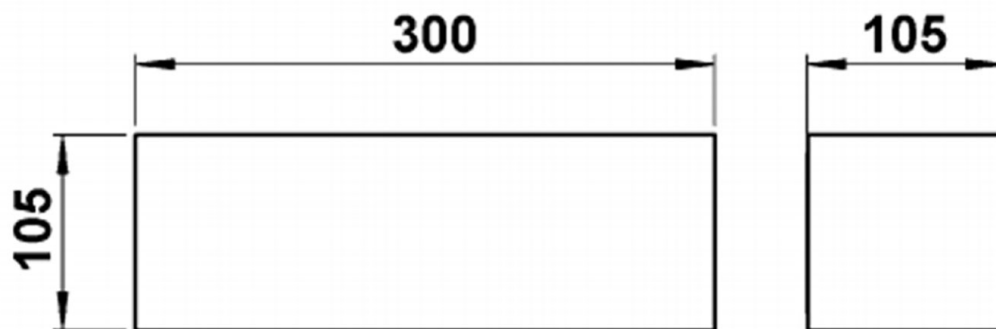

Dimensions

Width in mm	150
Height in mm	105
Depth in mm	105,0
Delivery condition	Supplied fully assembled

Drawing

Wandschild kann gedreht werden!