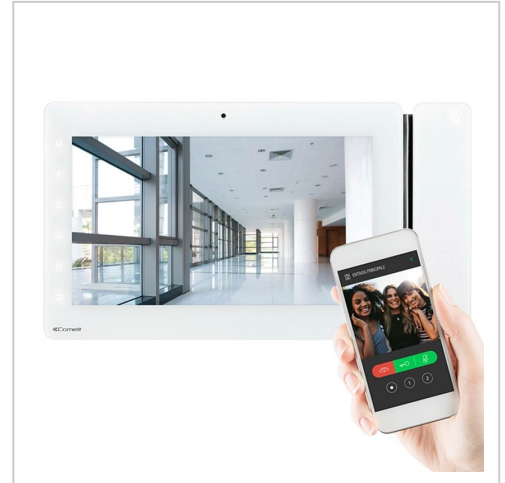

COMELIT IP home station Video Maxi with 7-inch screen white with mobile function | Flush-mounted

Product number 1299-6842W-UP

Product description

COMELIT IP home station Video Maxi with 7-inch screen white with mobile function

IP indoor station Video Maxi in white for surface or flush mounting, 7" touchscreen 16/9 and hands-free function full duplex. Allows adjustment of the backlighting, contrast control and setting of the speech connection volume and ringtone. Equipped as standard with sensitive touch buttons for door opening, speech connection, self-activation, ring tone deactivation and 2 further programmable function buttons, LED indicators for open door and new messages. Manages storey call and call repetition as standard, has panic and alarm input and a slot for a micro SD card. The ringtone and video memory function with absence message can be personalised. In addition, the Maxi WiFi is equipped with a WiFi module which allows the monitor to be connected to your own WiFi home network. The Comelit app must be downloaded from the Google PlayStore or Apple AppStore and the smartphone connected to the monitor using smart registration. The video door call including audio communication is then available in the WiFi and 3G network. Power supply via PoE and connection to the VIP system via RJ45 plug. Dimensions: 223x124x25mm.

This version of the is equipped with an integrated WiFi system. After installing the system and the free app for your smartphone (Apple iOS or Android), you can connect the two in just a few very simple steps. This also requires a one-off registration with the Comelit cloud. You can then access your indoor intercom from anywhere in the world. The image and sound are transmitted smoothly and in high quality. Both communication and opening the front door or gateway are possible via the app.