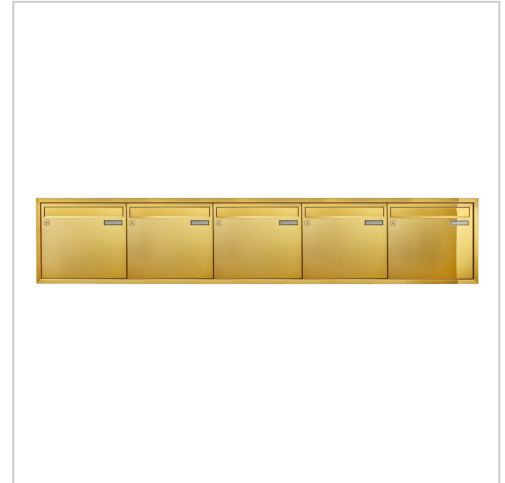

5 pcs. 5x1 flush-mounted letterbox system CLASSIC 534C - Titanium brass similar to gold - 5 party | Titanium brass, similar to gold | with 5 letterboxes

Product number 534C-UP-5W-MEP

Product description

5x1 flush-mounted letterbox system CLASSIC 534C - Titanium brass similar to gold - 5 party

This elegant flush-mounted letterbox system has a polished stainless steel PVD "titanium brass" surface similar to gold. The dimensions are ideal for daily mail volumes. A rain drainage edge for optimum water protection, a damped throw-in flap, the solid interchangeable nameplate, a practical post holder and the very robust lock ensure convenience.

- 5-post flush-mounted letterbox system with polished stainless steel PVD "Titanium brass" front.
- Inner housing made of galvanised steel, grey powder-coated.
- German quality production "Made in Germany".
- Plaster cover frame all-round 20 mm made of polished stainless steel PVD "Titanium brass".
- The letterboxes comply with DIN/EN 13724. Insertion size (3.3 cm x 33.6 cm) for C4 landscape, large letters also fit in here without creasing.
- Insertion flaps with flap dampers for very quiet mail insertion.
- The removal doors can be opened from left to right.
- Incl. 2 keys with key number, interchangeable nameplate under the flap and post holder for each party.
- The labelling on the name plates can be changed as required.
- The post holder prevents the post from falling out when the door is open.
- Installation dimensions or cut-out dimensions: W 1850 mm x H 330 mm plus 15 mm all round.
- For flush mounting with surface-mounted plaster frame.

Product properties

Material	Steel, galvanised, Stainless steel V2A 1.4301
Series	BASIC
Surface/colour	Polished PVD titanium brass, RAL 9007 grey aluminium
Boxes by volume	Normal > 10 litres
Name labelling	Nameplate
Removal of mail	On the front
Number of boxes	with 5 letterboxes
Mounting type	Flush-mounted