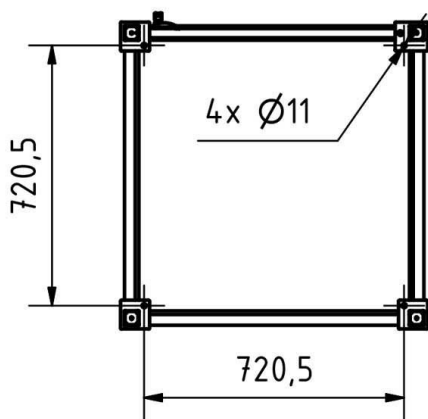

Dimensiones

Altura total en mm	1227.0 + 60.0 Optional planting roof
Anchura total en mm	830,0
Profundidad en mm	830,0
Peso en kg	45
Condiciones de entrega	Supplied partially disassembled

Bosquejo

Montagebohrungen