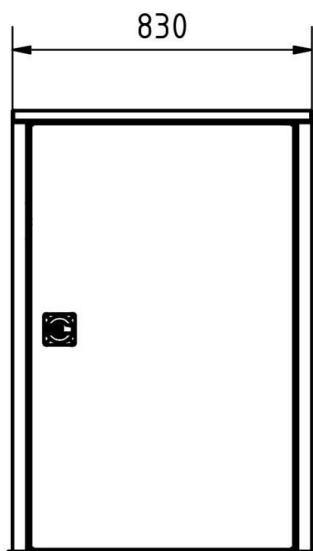

Dimensiones

Altura total en mm	1227.0 + 60.0 Optional planting roof
Anchura total en mm	830,0
Profundidad en mm	830,0
Peso en kg	45
Condiciones de entrega	Supplied partially disassembled

Bosquejo

Montagebohrungen