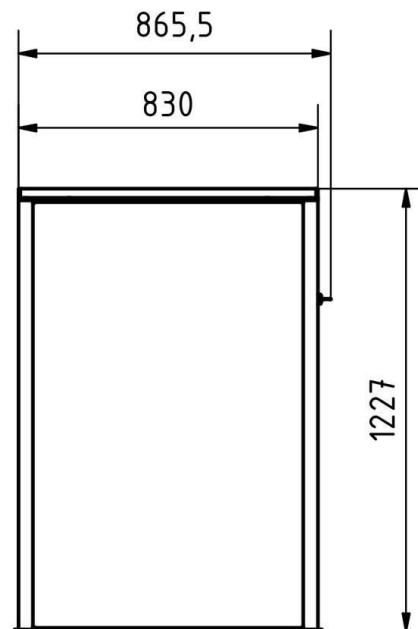

Dimensiones

Altura total en mm	1227.0 + 60.0 Optional planting roof
Anchura total en mm	830,0
Profundidad en mm	830,0
Peso en kg	45
Condiciones de entrega	Supplied partially disassembled

Bosquejo

Montagebohrungen